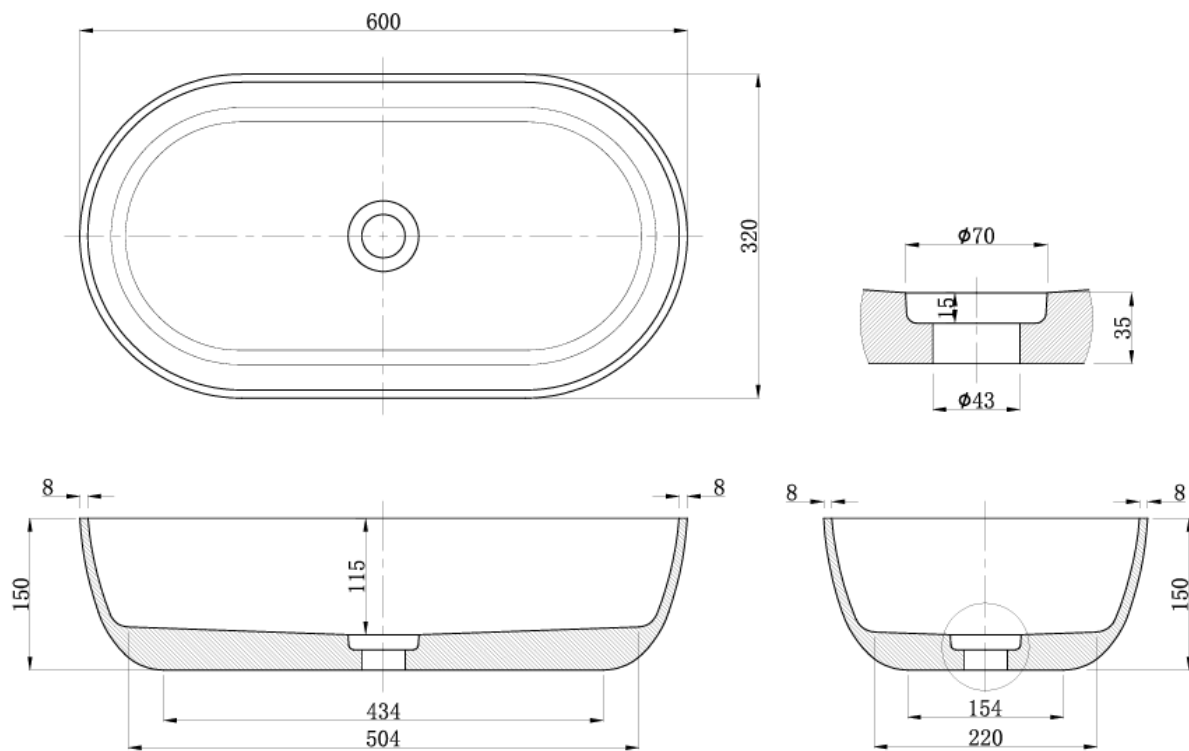

Brand : Kreiner, China
 Name : Lavatories – Solid Surface
 Item Code : AVEO RSA12 RedWing-632

Designer :

Color / Finish: Matt – Gel coat
 Dimensions : 600 x 320 x 150 mm

Product info:

- Lavatories
- Solid surface
- With waste set